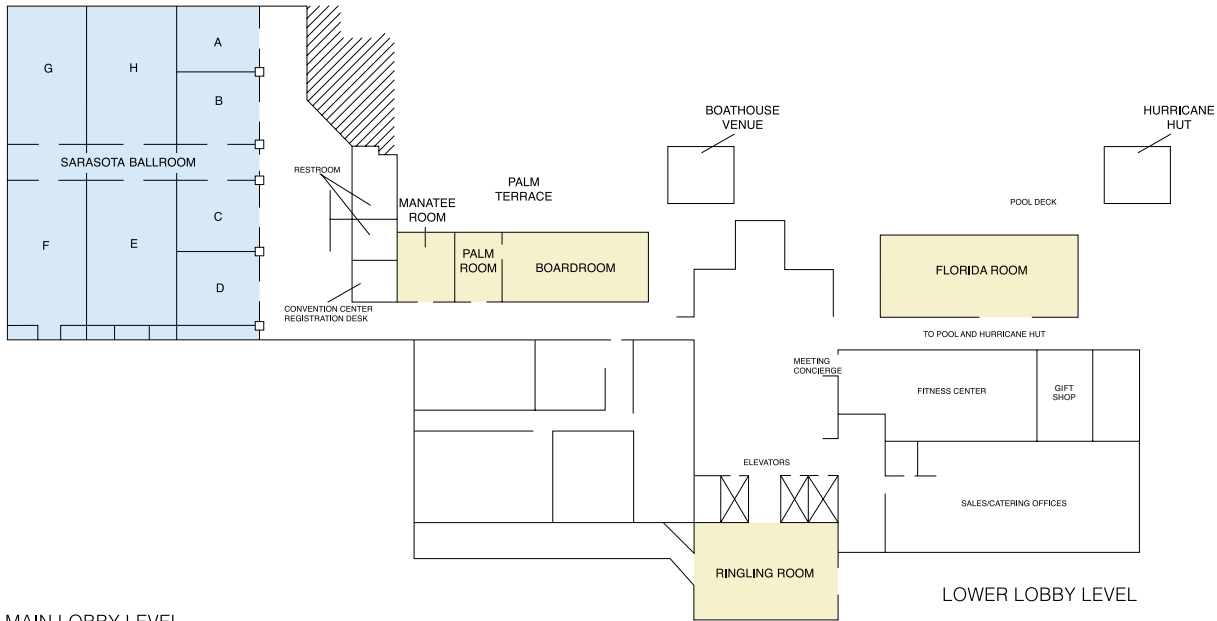

Hyatt Regency Sarasota

DIRECTIONS

From Sarasota-Bradenton International Airport (4 miles): Take a right (west) on University Parkway. At first stop light turn left on US41 (Tamiami Trail) (South). Go approximately three miles and take a right (west) on Boulevard of the Arts. Hotel is on the left.

CONVENTION CENTER

MAIN LOBBY LEVEL

MARINA