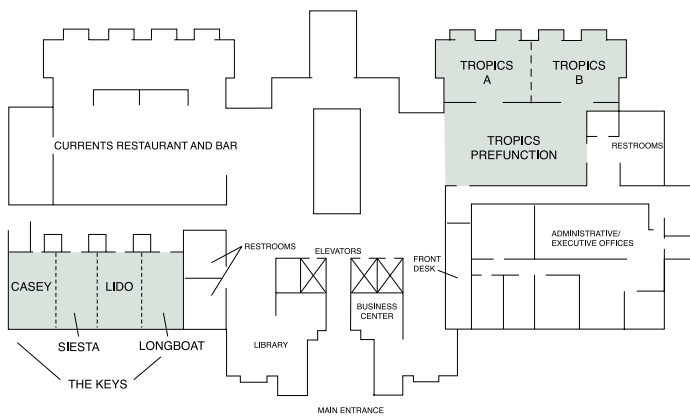

Hyatt Regency Sarasota

DIRECTIONS

From Sarasota-Bradenton International Airport (4 miles): Take a right (west) on University Parkway. At first stop light turn left on US41 (Tamiami Trail) (South). Go approximately three miles and take a right (west) on Boulevard of the Arts. Hotel is on the left.

CONVENTION CENTER

MAIN LOBBY LEVEL

MARINA